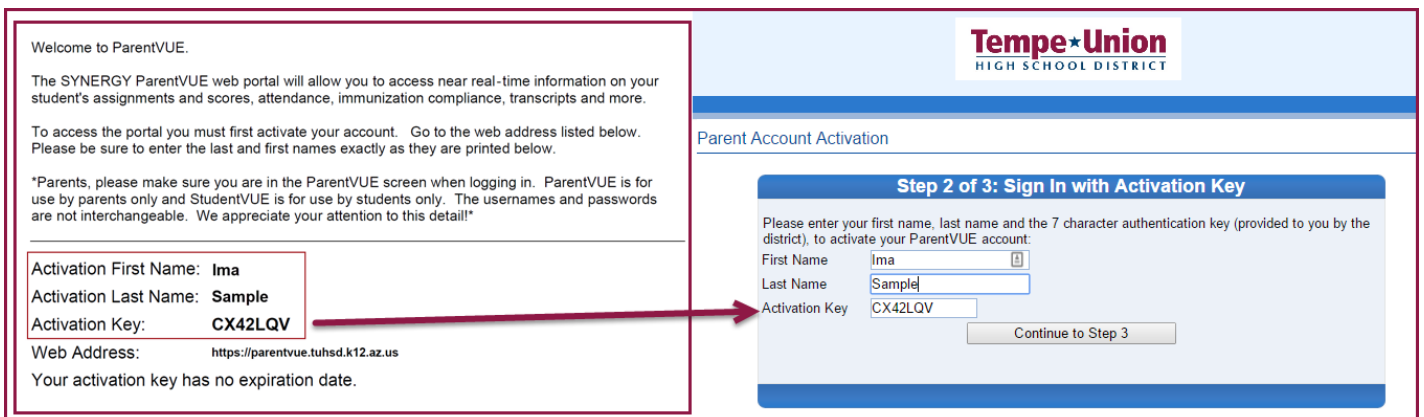

### Step 2: Click on the ParentVUE icon.

## Activating Your ParentVUE Account

Once you have accessed the ParentVUE website select, "I am a parent."

You will be prompted to login using a login and password or by using an activation code. If you are a first time user, you will access your account by using the activation code provided by your child's school. Click on the, "I have an activation key and need to create my account" link (as shown below).

## The ParentVUE account activation process involves three steps:

**Step 1:** Accept the Privacy Statement.

**Step 2:** Input the information *exactly* as it appears on the activation code form provided by the school and click "Continue to Step 3."