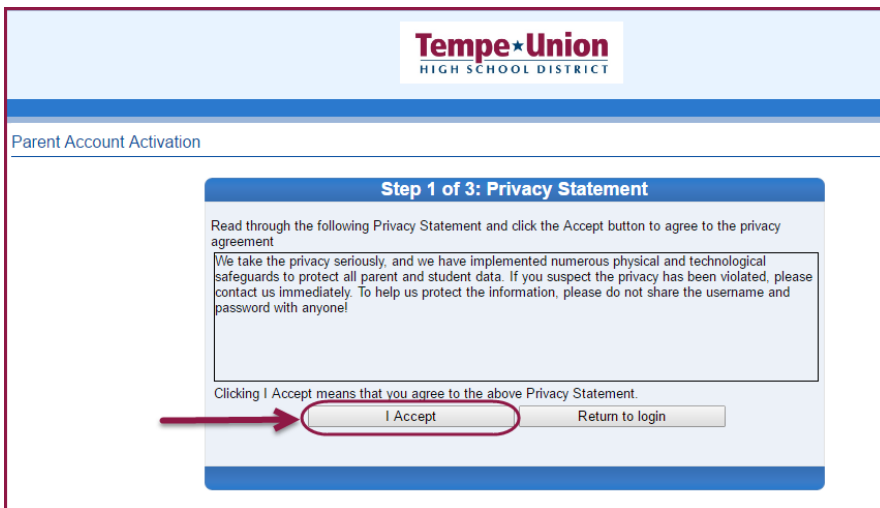

### Step 2: Click on the ParentVUE icon.

## Activating Your ParentVUE Account

Once you have accessed the ParentVUE website select, "I am a parent."

You will be prompted to login using a login and password or by using an activation code. If you are a first time user, you will access your account by using the activation code provided by your child's school. Click on the, "I have an activation key and need to create my account" link (as shown below).

## The ParentVUE account activation process involves three steps:

**Step 1:** Accept the Privacy Statement.

**Step 2:** Input the information *exactly* as it appears on the activation code form provided by the school and click "Continue to Step 3."