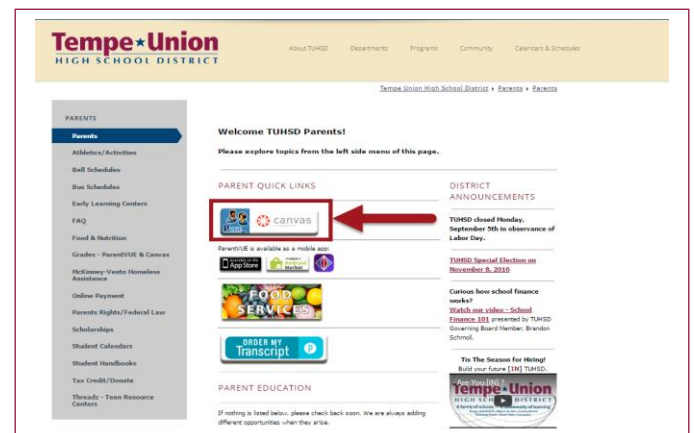

Step 2: Click on the ParentVUE icon.