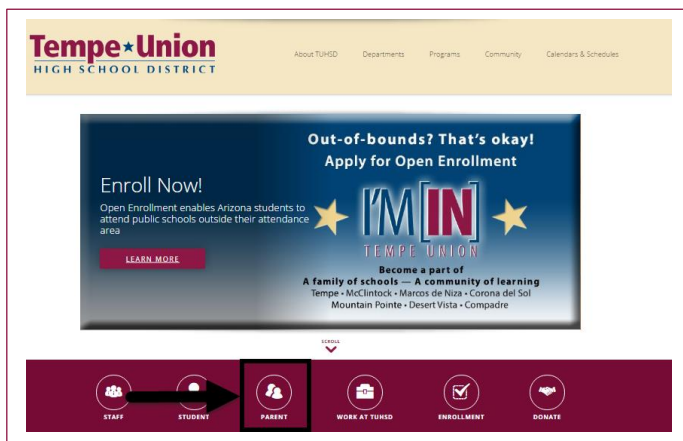

Introduction

ParentVUE is an information portal powered by Synergy to provide parents with access to essential academic and classroom information (including classes in the Canvas Learning Management System) about their child as well as different types of communication from the school or district. ParentVUE is accessed through a secured portal on the web or through the ParentVUE app available for both Android and iPhone, and parents enter their username and password.

ParentVUE Access

To access ParentVUE, a unique activation code is required. This code is obtained from the campus where your child is enrolled. Activation codes are often distributed at events such as book distribution, curriculum/parent night, but can also be obtained by contacting the school office. On the activation code form, a link is provided to the site, or parents can access the link through the Tempe Union High School District website by clicking on the **Parent Icon** on the District Home Page, any school's Home Page, or by clicking on this direct link: <https://az-tuhsd-psv.edupoint.com/>

Step 1: Click on Parent icon on the TUHSD home page.