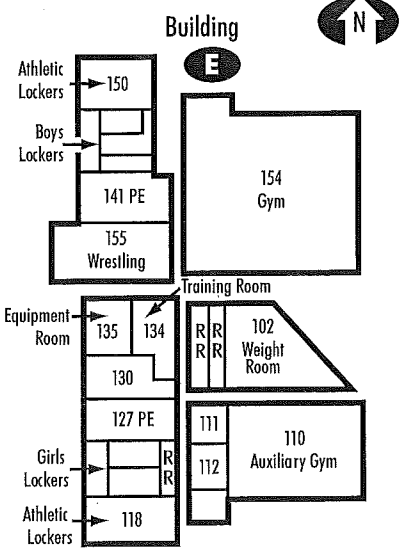

FRYE RD

FOOTBALL STADIUM

BASEBALL FIELDS

BUS DROP OFF / PICK UP

32ND STREET

Desert Vista

HIGH SCHOOL
16440 S. 32nd Street
Phoenix, • AZ 85048
PHONE 480.706.7900
FAX 480.706.7976

2nd Floors