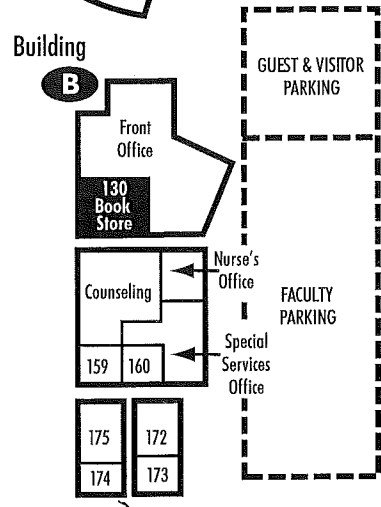

FRYE RD

FOOTBALL STADIUM

BASEBALL FIELDS

BUS DROP OFF / PICK UP

32ND STREET

Desert Vista

HIGH SCHOOL
16440 S. 32nd Street
Phoenix, • AZ 85048
PHONE 480.706.7900
FAX 480.706.7976

2nd Floors