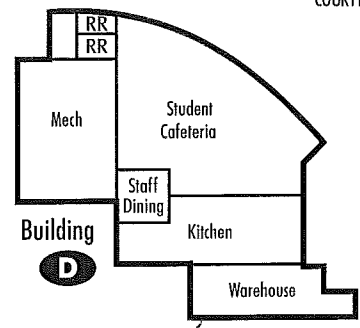

FRYE RD

FOOTBALL STADIUM

BASEBALL FIELDS

BUS DROP OFF / PICK UP

32ND STREET

Desert Vista

HIGH SCHOOL
16440 S. 32nd Street
Phoenix, • AZ 85048
PHONE 480.706.7900
FAX 480.706.7976

2nd Floors