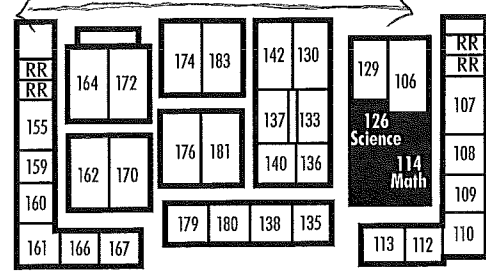

FRYE RD

FOOTBALL STADIUM

BASEBALL FIELDS

BUS DROP OFF / PICK UP

32ND STREET

Desert Vista

HIGH SCHOOL
16440 S. 32nd Street
Phoenix, • AZ 85048
PHONE 480.706.7900
FAX 480.706.7976

2nd Floors