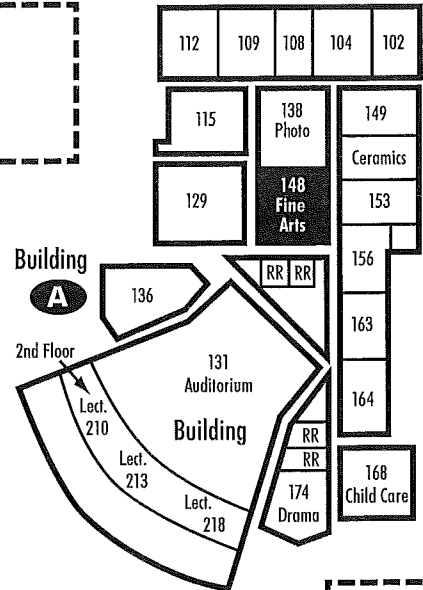

FRYE RD

FOOTBALL STADIUM

BASEBALL FIELDS

BUS DROP OFF / PICK UP

32ND STREET

Desert Vista

HIGH SCHOOL
16440 S. 32nd Street
Phoenix, • AZ 85048
PHONE 480.706.7900
FAX 480.706.7976

2nd Floors