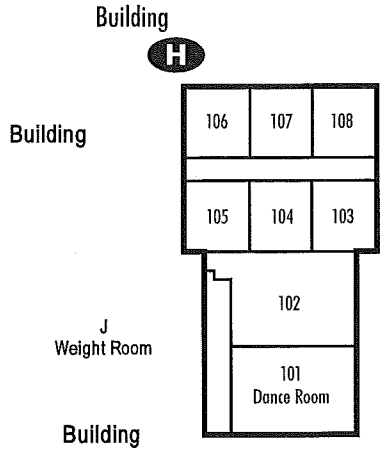

FRYE RD

FOOTBALL STADIUM

BASEBALL FIELDS

BUS DROP OFF / PICK UP

32ND STREET

Desert Vista

HIGH SCHOOL
16440 S. 32nd Street
Phoenix, • AZ 85048
PHONE 480.706.7900
FAX 480.706.7976

2nd Floors