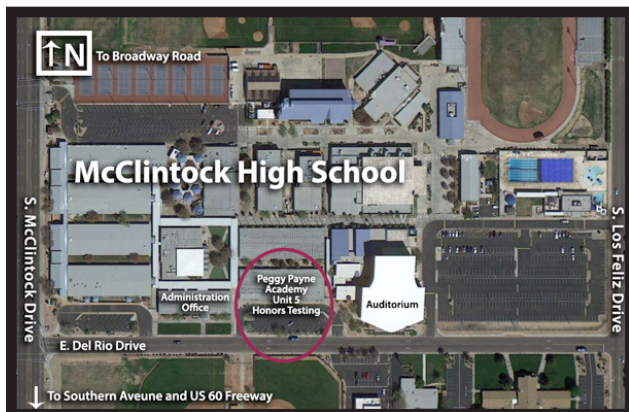

### HOURS:

8:30 – 11 AM

*All dates are on Saturdays | Students should arrive no later than 8:00 AM | Testing ends at 11 AM*

- Gifted testing is for students in 8<sup>th</sup> grade or above. Those who score in the 97<sup>th</sup> percentile or above in verbal, quantitative, or abstract reasoning on the Cognitive Abilities Test (CogAT) will be eligible for gifted services (additional support from guidance counselors) at TUHSD's schools.
- Students who are interested in attending either the [Peggy Payne Academy](#) for gifted students, located at McClintock, or [Pride's Peak Gifted & Talented Academy](#), located at Mountain Pointe, should take this test.
- The registration process begins in early January, so students are encouraged to register for a fall testing session.