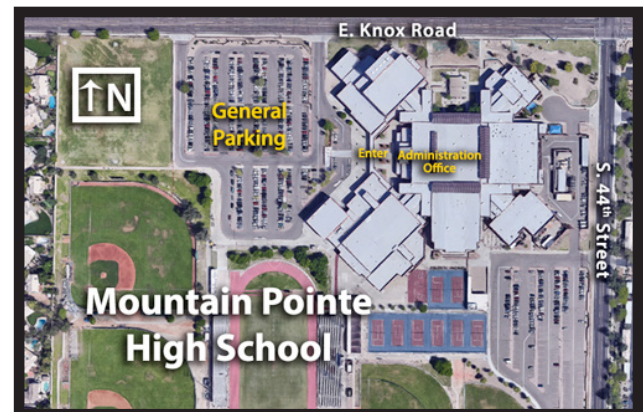

[Mountain Pointe High School](#)

4201 East Knox Road | Phoenix, AZ 85044

Jan. 21, 2023 | Testing Services @ MP:

Phone: 480-388-8955

Email: MCBoatright@tempeunion.org

Entrance to Mountain Pointe is on the west side of Mountain Pointe's campus off Knox Road.