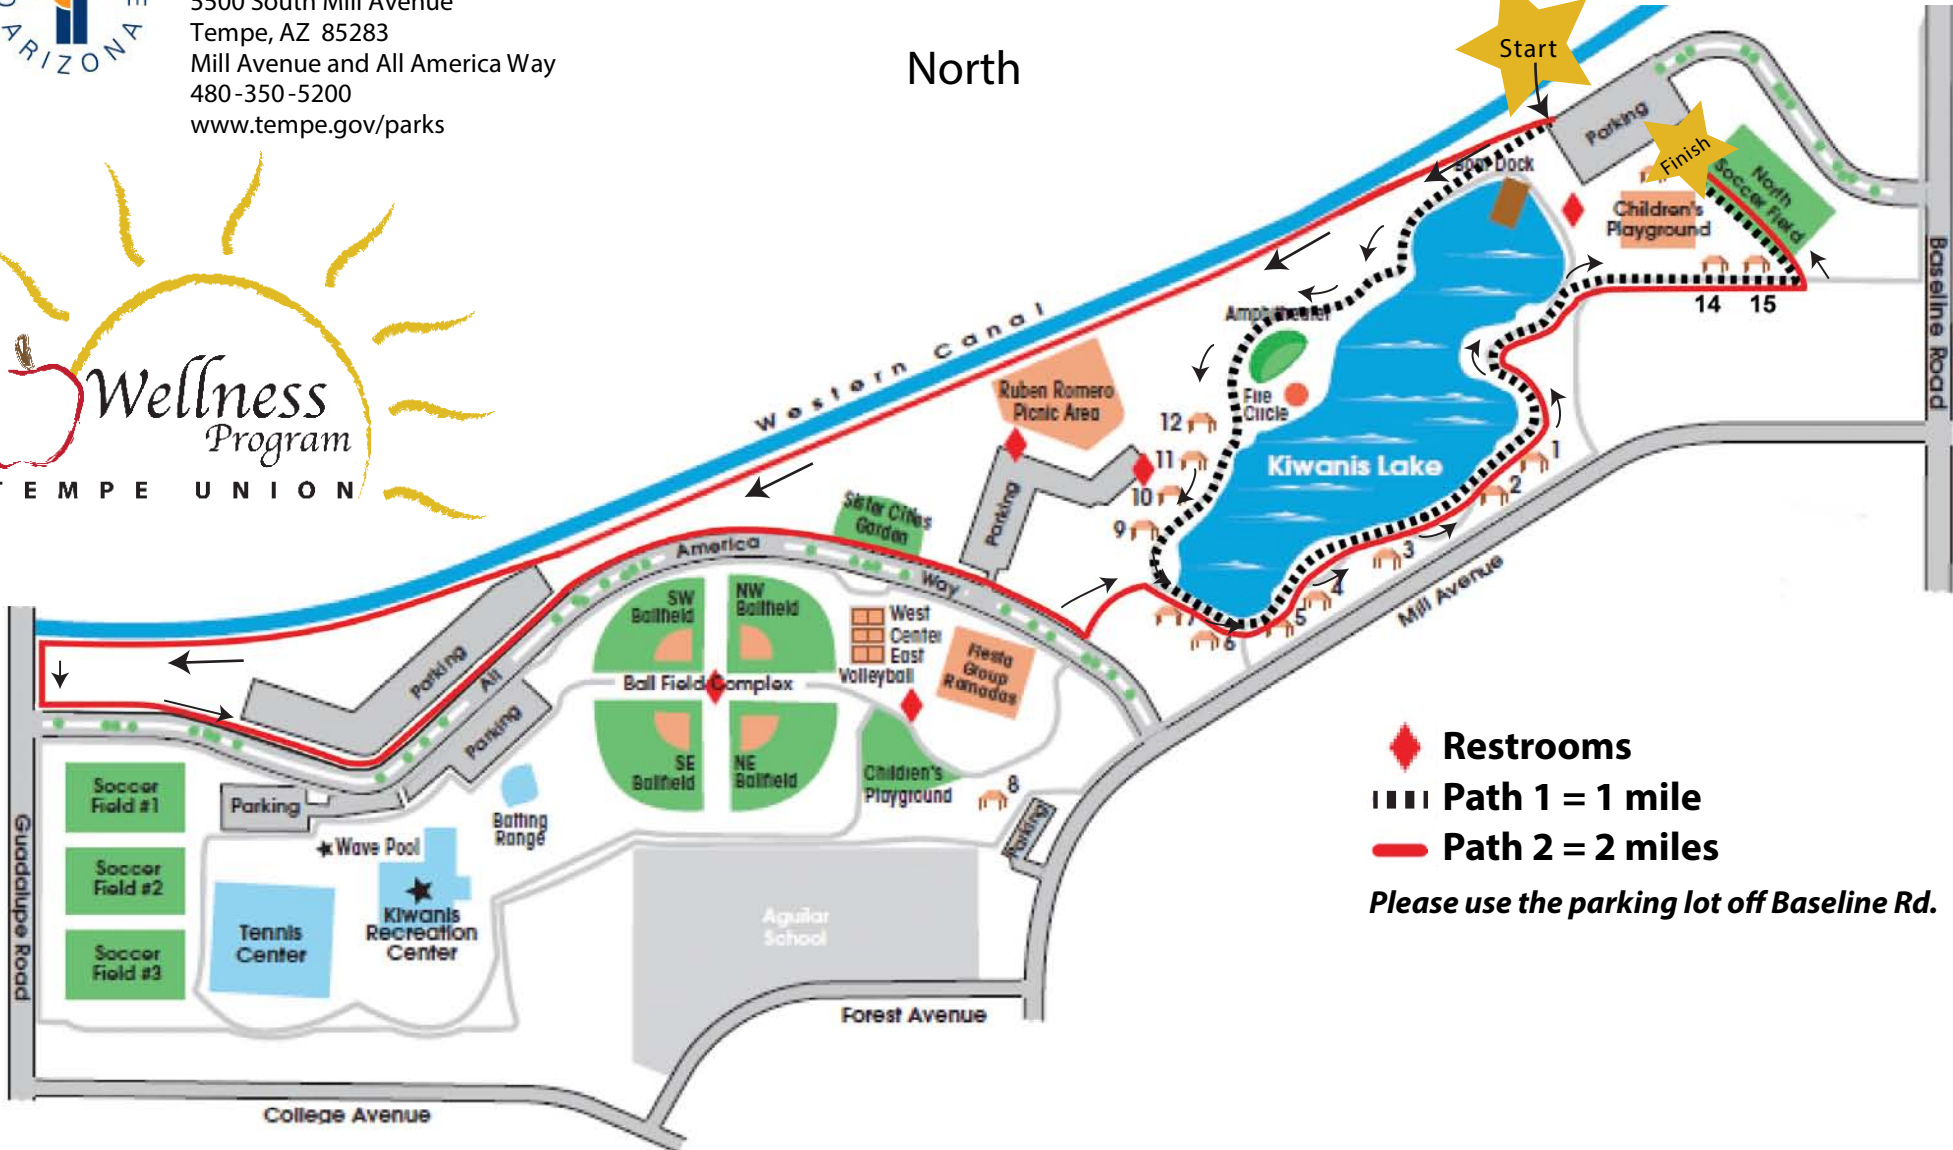

KIWANIS PARK

5500 South Mill Avenue
Tempe, AZ 85283
Mill Avenue and All America Way
480-350-5200
www.tempe.gov/parks

North

- Restrooms
 - Path 1 = 1 mile
 - Path 2 = 2 miles
- Please use the parking lot off Baseline Rd.*

Walk for Wellness